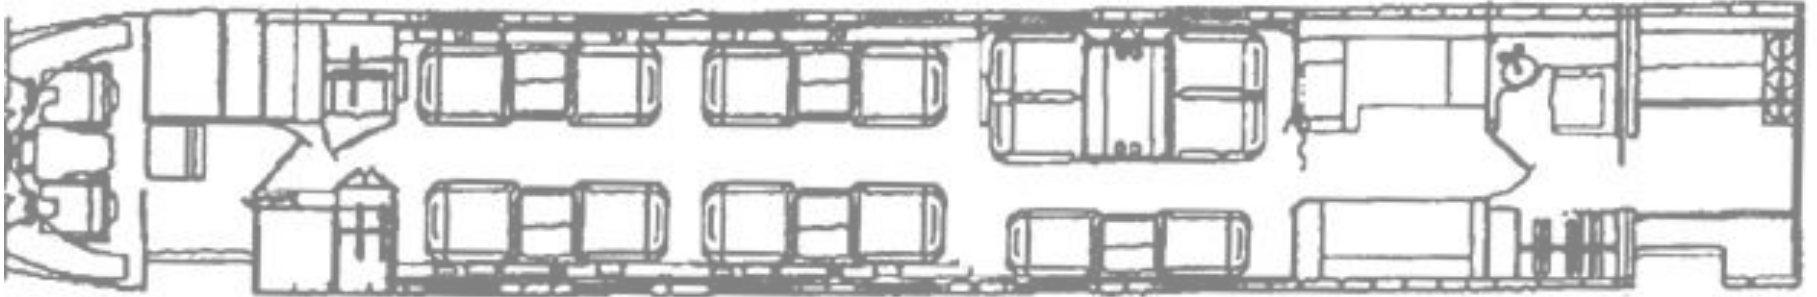

2000 GULFSTREAM GIVSP

CONNECTIVITY, ENTERTAINMENT:

HONEYWELL AIS-2000 SATELLITE TV

HONEYWELL CNX-900 CABIN GATEWAY WI-FI ROUTER

UPGRADED HONEYWELL CNX-900 WI-FI ROUTER

VCR / DVD / CD PLAYER

EIGHT (8) ROSEN 5.6" INDIVIDUAL MONITORS

MAGNASTAR C-2000 FLIGHT PHONE (WORKS AS A PBX FOR THE SATCOM)

HONEYWELL MCS 7000 SATCOM W/ SWIFT BROADBAND

HONEYWELL MCS 7000 SATCOM W/ SWIFT BROADBAND

AIRSHOW GENESYS

18" FLAT SCREEN MONITOR ON FORWARD BULKHEAD

15" FLAT SCREEN MONITOR ON AFT BULKHEAD

INTERIOR: 14 PASSENGER VIP CONFIGURATION WITH AFT GALLEY, SUPPLE BEIGE LEATHER & GOLD HARDWARE

FWD CABIN: FOUR (4) PLACE CLUB SEATS WITH FOLD OUT TABLES

MID CABIN: FOUR (4) PLACE CLUB SEATS WITH FOLD OUT TABLES

AFT CABIN: FOUR (4) PLACE CONFERENCE OPPOSITE TWO (2) PLACE CLUB SEATS

Specifications and/or descriptions are provided as introductory information only and do not constitute representations and warranties. Verification of specifications remain the sole responsibility of the buyer. Aircraft is subject to prior sale.

EQUUS GLOBAL AVIATION
U.S +1 (954) 866-0565
SALES@EQUUSGLOBALAVIATION.COM