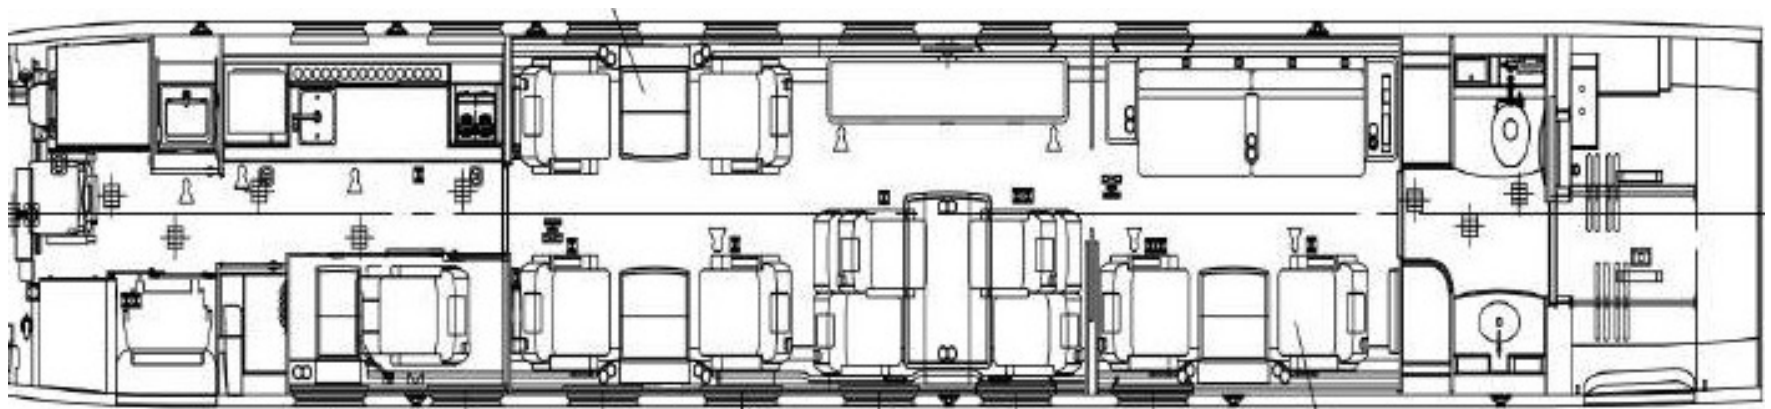

FORWARD GALLEY / FORWARD CREW REST

**ROLLS-ROYCE CORPORATE CARE
FANS 1A / CPDLC
EVAS EMERGENCY VISION SYSTEM**

**3 ZONE / 14 PAX CONFIGURATION
TCAS 7.1 / ADS-B COMPLETED
FORWARD AND AFT LAVS**

THIS AIRCRAFT IS OFFERED FOR A DISCREET SALE - FOR COMPLETE DETAILS, SPECIFICATIONS AND PHOTOGRAPHS ON THIS AIRCRAFT, PLEASE CONTRACT EQUUS GLOBAL AVIATION TODAY !